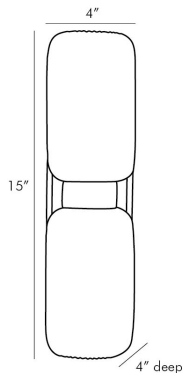

ARTERIOS

TAMBER SCONCE

49265
H: 15 IN, W: 4 IN, D: 4 IN
Vintage Silver
Contract Suitable As Is

The simple and sophisticated style of this sconce goes a long way. This clear, fluted glass fixture features a vintage silver belt that cinches the shape, adding a polished element to its textured form. Versatile, this piece works well in almost any style setting. Damp-rated, although limited covered outdoor conditions may affect finish.

APPEARANCE

Material	Glass, Steel
Material Type	Fluted
Finish	Clear, Vintage Silver
Top Coat/Sealant	true

DIMENSIONS

	7.5 IN
Backplate	H: 4 IN, W: 4 IN, D: 1 IN
Mount	Dia: 4.00 IN

WIRING

Rating	Damp
Cord	1 FT, Black, SVT
Socket	2, Type B=-E12 Other
Maximum Watt	40
Voltage	110-120 V

CERTIFICATIONS

Cerifications	Mexico United States, Canada
---------------	---------------------------------

COMPLIANCY

UL/ETL	Yes
RoHS	true

SHIPPING

Product Weight	4 LBS
Gross Weight 1	5.5 LBS
Shipping Box 1	H: 7 IN, L: 18 IN, W: 10 IN